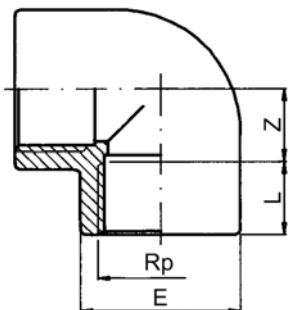

Datasheet

Threaded elbow 90° Rp PVC-U

Rp [inch]	PN	Code	SP	GP	kg	L [mm]	Z [mm]	E [mm]
3/8	16	RV0GOF160	10	360	0.015	11.4	44.6	23
1/2	16	RV0GOF200	10	200	0.022	15.0	12.0	28
3/4	16	RV0GOF250	10	160	0.037	16.3	16.7	34
1	16	RV0GOF320	10	80	0.059	19.1	19.9	42
1 1/4	16	RV0GOF400	130	-	0.094	21.4	25.6	51
1 1/2	16	RV0GOF500	80	-	0.184	21.4	35.6	61
2	16	RV0GOF630	40	-	0.320	25.7	45.3	75
2 1/2	16	RV0GOF750	50	-	0.425	30.2	52.8	89
3	16	RV0GOF900	30	-	0.770	33.3	64.7	106
4	16	RV0GOF910	17	-	1.050	39.3	78.7	129