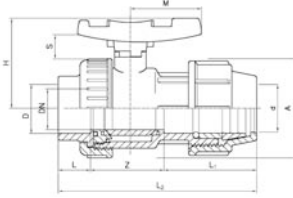

Datasheet

Single union safeblock PVC-U Ball valve with compression fitting

PF 2 02 956 010

d-d [mm]	DN [mm]	PN	EPDM Code	SP	GP	kg			
50 - 50	40	16	VSA18P500	18	-	0.515			
d-d [mm]	A [mm]	H [mm]	M [mm]	S [mm]	L1 [mm]	Z [mm]	L2 [mm]	L [mm]	
50 - 50	94	90	69.5	27	88	63	182	31	